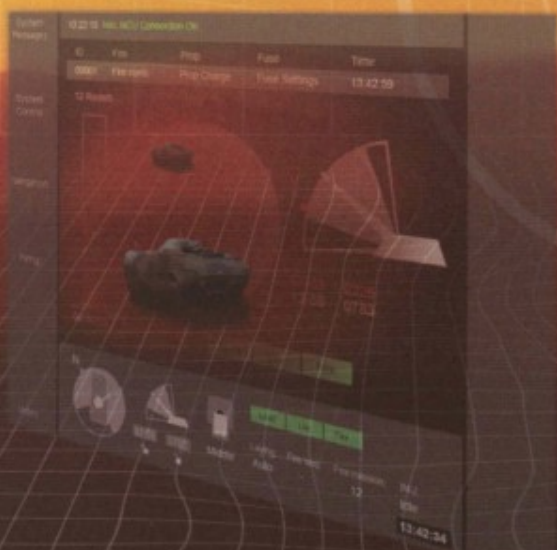

Patria

120 mm Mortar System

patricia NEMO

Patria NEMO

Patria Nemo is a compact and flexible mortar system for the needs of modern warfare and crisis management, which call for mobility, protection and accuracy. Designed by the industry's top professional, Patria, the light system can be mounted on various platforms, enabling rapid fire support for different purposes.

The new turreted, remote-controlled 120 mm mortar system consists of the weapon, loading device, turret, fire control system and ammunition storage, and is fully operational with a platform and ammunition. Its weapon technology is similar to that of AMOS, the twin-barrelled member of Patria's mortar family.

Patria Nemo is suitable for many purposes. Thanks to its indirect and direct fire capability, as well as its Multiple Rounds Simultaneous Impact (MRSI) capabilities, it can also be used for self-defence and continuous firing. Impressive fire support and rapid response with high crew protection – all in one.

Flexible for various vehicles

Firing speed for land and sea

Patria Nemo is an ideal member of mechanised fleets. As a lightweight and remote-controlled system, it completes Patria's proven 120 mm mortar offering. In addition to 8x8-wheeled and tracked chassis, the turret can be mounted on lighter platforms, such as 6x6-wheeled vehicles and patrol vessels.